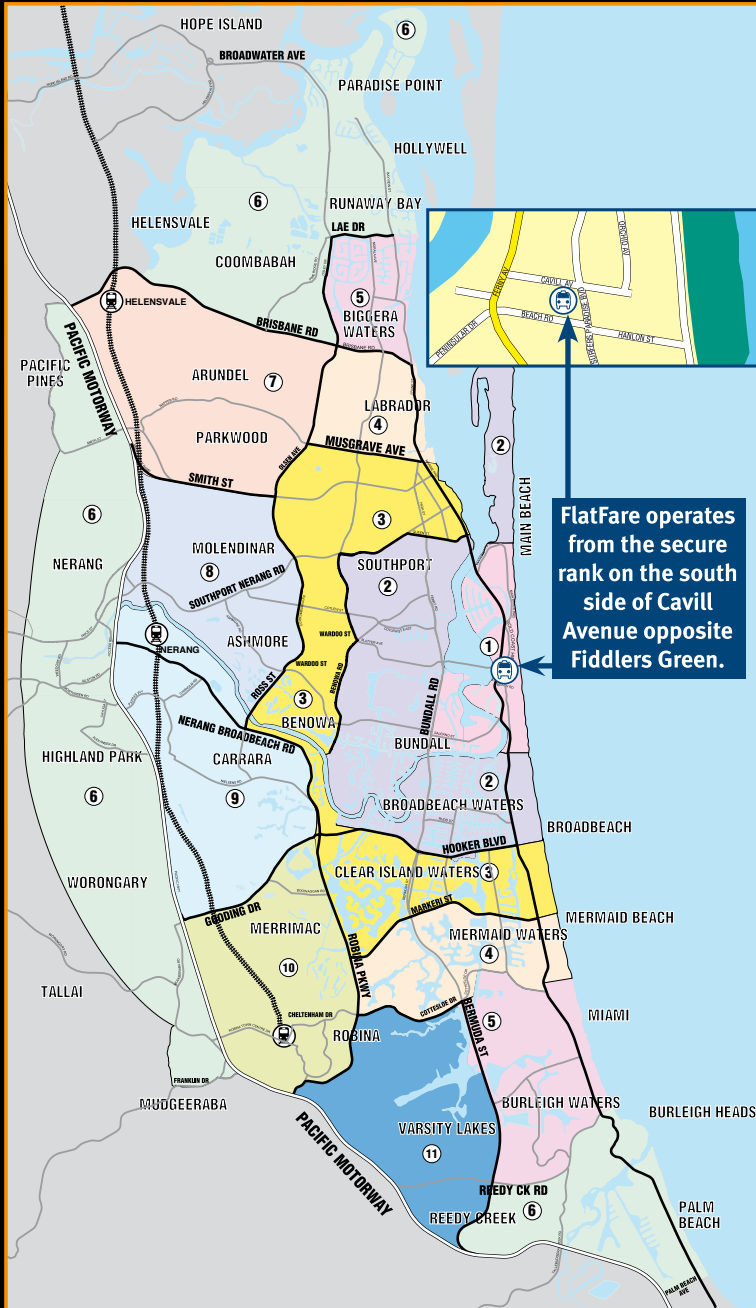

# Fare zones and Cavill Avenue FlatFare rank

Suburb	Zone
Arundel	7
Ashmore East	3
Ashmore West	8
Benowa East	2
Benowa West	3
Biggera Waters	5
Broadbeach	2
Broadbeach Waters	2
Bundall	2
Burleigh Heads	6
Burleigh Waters	5
Carrara	9
Chevron Island	1
Coomababah	6
Gaven	6
Highland Park	6
Isle of Capri	1
Labrador	4
Main Beach	2
Main Beach (to Surf Club)	1
Mermaid Beach	3
Mermaid Waters	4
Merrimac	10
Miami	5
Molendinar	8
Mudgeeraba	6
Nerang	6
Nerang South	9
Palm Beach	6
Paradise Point	6
Parkwood	7
Robina	10
Runaway Bay	6
Southport North	3
Southport South	2
Southport Spit	3
Surfers Paradise	1
Varsity Lakes	11
Worongary	6